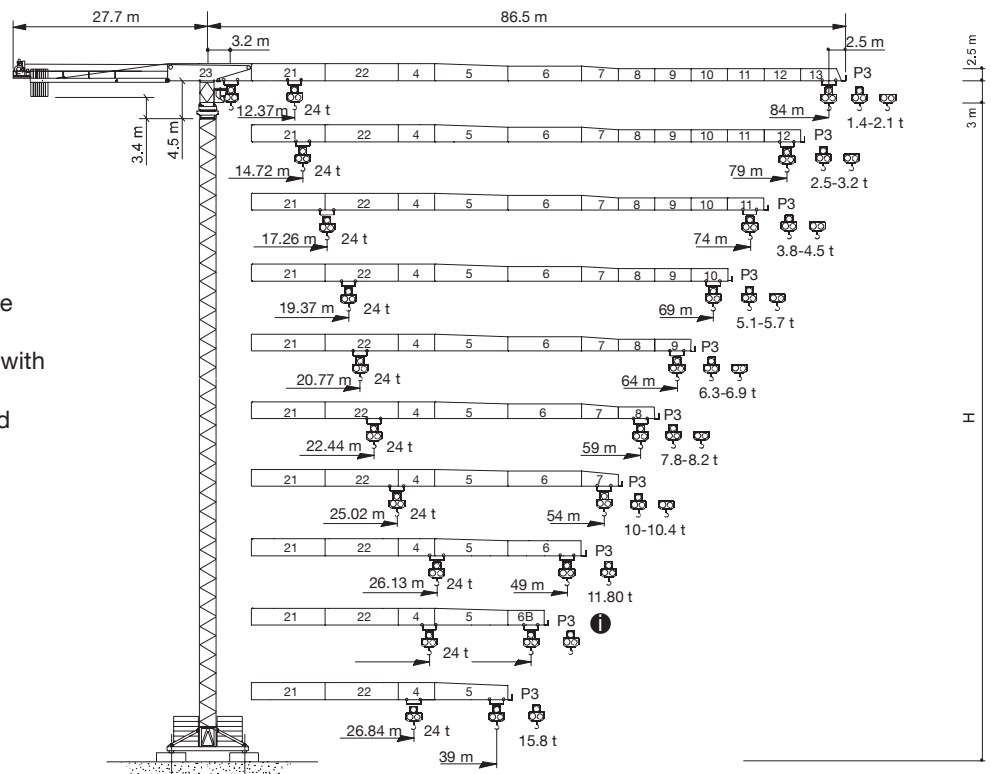

CRANE / NON-LUFFING

CTT561-24

TEREX COMEDIL

Stable mate of the Comedil CTT331, the CTT561 has similar features in terms of flexibility and suitability for larger sites, with the added bonus of a greater capacity. It has a maximum jib length of 84m, and maximum load of 24t (2.1t at the tip).

SPECIFICATIONS

Max jib length	84 m
Capacity at max length	2.1 t
Max radius	84 m
Max capacity	24 t
Engine type	Electric

WEIGHT MAX	RADIUS MAX	19 m	24 m	29 m	34 m	39 m	44 m	49 m	54 m	59 m	64 m	69 m	74 m	79 m	84 m
12.00 t	22.91 m	12.00 t	10.83 t	8.71 t	7.21 t	6.30 t	5.40 t	4.68 t	4.10 t	3.63 t	3.22 t	2.88 t	2.58 t	2.33 t	2.10 t
12.00 t	21.92 m	12.00 t	10.18 t	8.04 t	6.54 t	5.62 t	4.71 t	4.00 t	3.42 t	2.93 t	2.53 t	2.19 t	1.89 t	1.63 t	1.40 t
24.00 t	12.37 m	13.44 t	10.18 t	8.04 t	6.54 t	5.62 t	4.71 t	4.00 t	3.42 t	2.93 t	2.53 t	2.19 t	1.89 t	1.63 t	1.40 t
12.00 t	27.59 m	12.00 t	12.00 t	10.89 t	9.09 t	7.99 t	6.90 t	6.04 t	5.30 t	4.77 t	4.28 t	3.87 t	3.51 t	3.20 t	
12.00 t	26.35 m	12.00 t	12.00 t	10.22 t	8.41 t	7.31 t	6.22 t	5.35 t	4.65 t	4.07 t	3.59 t	3.17 t	2.81 t	2.50 t	
24.00 t	17.26 m	16.72 t	12.79 t	10.22 t	8.41 t	7.31 t	6.22 t	5.35 t	4.65 t	4.07 t	3.59 t	3.17 t	2.81 t	2.50 t	
12.00 t	32.69 m	12.00 t	12.00 t	12.00 t	11.10 t	9.80 t	8.51 t	7.49 t	6.67 t	5.99 t	5.41 t	4.92 t	4.50 t		
12.00 t	31.16 m	12.00 t	12.00 t	12.00 t	10.42 t	9.11 t	7.82 t	6.80 t	5.98 t	5.29 t	4.71 t	4.22 t	3.80 t		
24.00 t	17.26 m	20.24 t	15.60 t	12.56 t	10.42 t	9.11 t	7.82 t	6.80 t	5.98 t	5.29 t	4.71 t	4.22 t	3.80 t		
12.00 t	36.68 m	12.00 t	12.00 t	12.00 t	12.00 t	11.19 t	9.74 t	8.60 t	7.67 t	6.90 t	6.25 t	5.70 t			
12.00 t	35.18 m	12.00 t	12.00 t	12.00 t	12.00 t	10.61 t	9.15 t	8.00 t	7.07 t	6.30 t	5.65 t	5.10 t			
24.00 t	19.37 m	23.13 t	17.90 t	14.49 t	12.08 t	10.61 t	9.15 t	8.00 t	7.07 t	6.30 t	5.65 t	5.10 t			
12.00 t	39.76 m	12.00 t	12.00 t	12.00 t	12.00 t	12.00 t	10.69 t	9.45 t	8.44 t	7.60 t	6.90 t				
12.00 t	37.93 m	12.00 t	12.00 t	12.00 t	12.00 t	11.61 t	10.06 t	8.82 t	7.82 t	7.00 t	6.30 t				
24.00 t	20.77 m	24.00 t	19.44 t	15.78 t	13.19 t	11.61 t	10.06 t	8.82 t	7.82 t	7.00 t	6.30 t				
12.00 t	42.38 m	12.00 t	12.00 t	12.00 t	12.00 t	12.00 t	11.50 t	10.17 t	9.09 t	8.20 t					
12.00 t	41.19 m	12.00 t	12.00 t	12.00 t	12.00 t	12.00 t	11.11 t	9.77 t	8.69 t	7.80 t					
24.00 t	25.02 m	24.00 t	21.25 t	17.29 t	14.49 t	12.79 t	11.11 t	9.77 t	8.69 t	7.80 t					
12.00 t	47.60 m	12.00 t	12.00 t	12.00 t	12.00 t	12.00 t	12.00 t	11.61 t	10.40 t						
12.00 t	46.19 m	12.00 t	12.00 t	12.00 t	12.00 t	12.00 t	12.00 t	11.21 t	10.00 t						
24.00 t	25.02 m	24.00 t	24.00 t	19.60 t	16.48 t	14.57 t	12.69 t	11.21 t	10.00 t						
12.00 t	48.29 m	12.00 t	12.00 t	12.00 t	12.00 t	12.00 t	12.00 t	11.80 t							
24.00 t	26.13 m	24.00 t	24.00 t	20.58 t	17.32 t	15.32 t	13.36 t	11.80 t							
12.00 t	39.00 m	12.00 t	12.00 t	12.00 t	12.00 t	12.00 t									
24.00 t	26.84 m	24.00 t	24.00 t	21.20 t	17.85 t	15.80 t