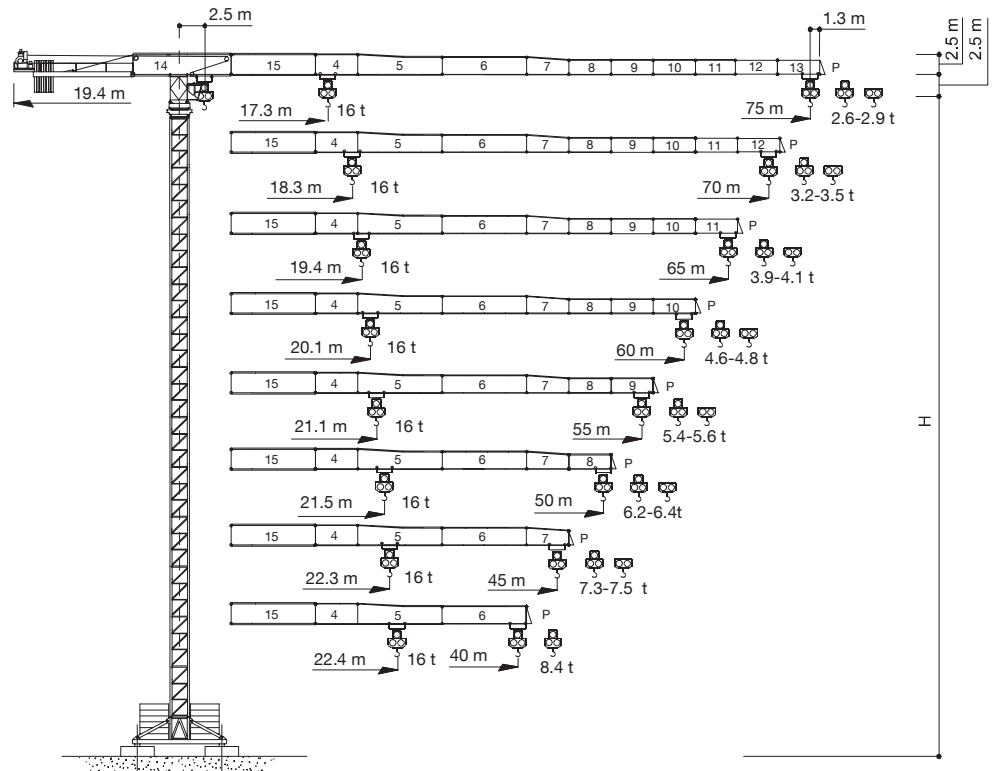

HUTCHIES

CRANES & HOISTS

CRANE / NON-LUFFING

CTT331-16

TEREX COMEDIL

Flexible, reliable, and technologically advanced, the Comedil CTT331 is ideal for multi-crane sites with a large footprint. It has a maximum lifting capacity of 16t, with 2.9t capacity when extended to its maximum length of 75m. It doesn't require tie-bars, which allows for quicker and safer erection in a smaller space, and can freestand up to 96m without tying in to the structure.

SPECIFICATIONS

Max jib length	75 m
Capacity at max length	2.9 t
Max radius	75 m
Max capacity	16 t
Engine type	Electric

WEIGHT MAX	RADIUS MAX	10 m	15 m	20 m	25 m	30 m	35 m	40 m	45 m	50 m	52 m	55 m	57 m	60 m	62 m	65 m	67 m	70 m	72 m	75 m
8.00 t	32.10 m	8.00 t	8.00 t	8.00 t	8.00 t	8.00 t	7.24 t	6.21 t	5.42 t	4.78 t	4.57 t	4.27 t	4.09 t	3.84 t	3.69 t	3.48 t	3.35 t	3.17 t	3.06 t	2.90 t
8.00 t	31.50 m	8.00 t	8.00 t	8.00 t	8.00 t	8.00 t	7.06 t	6.00 t	5.19 t	4.53 t	4.31 t	4.00 t	3.82 t	3.56 t	3.41 t	3.19 t	3.06 t	2.87 t	2.76 t	2.60 t
16.00 t	17.30 m	16.00 t	16.00 t	13.54 t	10.48 t	8.48 t	7.06 t	6.00 t	5.19 t	4.53 t	4.31 t	4.00 t	3.82 t	3.56 t	3.41 t	3.19 t	3.06 t	2.87 t	2.76 t	2.60 t
8.00 t	34.50 m	8.00 t	8.00 t	8.00 t	8.00 t	8.00 t	7.86 t	6.76 t	5.91 t	5.23 t	5.00 t	4.68 t	4.48 t	4.22 t	4.06 t	3.83 t	3.69 t	3.50 t		
8.00 t	33.60 m	8.00 t	8.00 t	8.00 t	8.00 t	8.00 t	7.61 t	6.50 t	5.64 t	4.95 t	4.71 t	4.39 t	4.20 t	3.93 t	3.76 t	3.54 t	3.40 t	3.20 t		
16.00 t	18.30 m	16.00 t	16.00 t	14.46 t	11.23 t	9.11 t	7.61 t	6.50 t	5.64 t	4.95 t	4.71 t	4.93 t	4.20 t	3.93 t	3.76 t	3.54 t	3.40 t	3.20 t		
8.00 t	36.30 m	8.00 t	8.00 t	8.00 t	8.00 t	8.00 t	8.00 t	7.17 t	6.28 t	5.57 t	5.32 t	4.99 t	4.78 t	4.51 t	4.34 t	4.10 t				
8.00 t	35.80 m	8.00 t	8.00 t	8.00 t	8.00 t	8.00 t	8.00 t	7.03 t	6.12 t	5.40 t	5.15 t	4.81 t	4.60 t	4.31 t	4.14 t	3.90 t				
16.00 t	19.40 m	16.00 t	16.00 t	15.44 t	12.03 t	9.79 t	8.21 t	7.03 t	6.12 t	5.40 t	5.15 t	4.81 t	4.60 t	4.31 t	4.14 t	3.90 t				
8.00 t	38.10 m	8.00 t	8.00 t	8.00 t	8.00 t	8.00 t	8.00 t	7.59 t	6.65 t	5.91 t	5.65 t	5.30 t	5.09 t	4.80 t						
8.00 t	37.40 m	8.00 t	8.00 t	8.00 t	8.00 t	8.00 t	8.00 t	7.41 t	6.47 t	5.72 t	5.46 t	5.11 t	4.89 t	4.60 t						
16.00 t	20.10 m	16.00 t	16.00 t	16.00 t	12.59 t	10.27 t	8.63 t	7.41 t	6.47 t	5.72 t	5.46 t	5.11 t	4.89 t	4.60 t						
8.00 t	40.00 m	8.00 t	8.00 t	8.00 t	8.00 t	8.00 t	8.00 t	8.00 t	7.02 t	6.24 t	5.97 t	5.60 t								
8.00 t	39.20 m	8.00 t	8.00 t	8.00 t	8.00 t	8.00 t	8.00 t	7.82 t	6.83 t	6.04 t	5.77 t	5.40 t								
16.00 t	21.10 m	16.00 t	16.00 t	16.00 t	13.24 t	10.81 t	9.10 t	7.82 t	6.83 t	6.04 t	5.77 t	5.40 t								
8.00 t	40.90 m	8.00 t	8.00 t	8.00 t	8.00 t	8.00 t	8.00 t	8.00 t	7.20 t	6.40 t										
8.00 t	40.10 m	8.00 t	8.00 t	8.00 t	8.00 t	8.00 t	8.00 t	8.00 t	7.00 t	6.20 t										
16.00 t	21.50 m	16.00 t	16.00 t	16.00 t	13.57 t	11.08 t	9.32 t	8.02 t	7.00 t	6.20 t										
8.00 t	42.50 m	8.00 t	8.00 t	8.00 t	8.00 t	8.00 t	8.00 t	8.00 t	7.50 t											
8.00 t	41.50 m	8.00 t	8.00 t	8.00 t	8.00 t	8.00 t	8.00 t	8.00 t	7.30 t											
16.00 t	22.30 m	16.00 t	16.00 t	16.00 t	14.10 t	11.53 t	9.70 t	8.35 t	7.30 t											
8.00 t	40.00 m	8.00 t	8.00 t	8.00 t	8.00 t	8.00 t	8.00 t	8.00 t	8.00 t											
8.00 t	40.00 m	8.00 t	8.00 t	8.00 t	8.00 t	8.00 t	8.00 t	8.00 t	8.00 t											
16.00 t	22.40 m	16.00 t	16.00 t	16.00 t	14.19 t	11.60 t	9.76 t	8.40 t